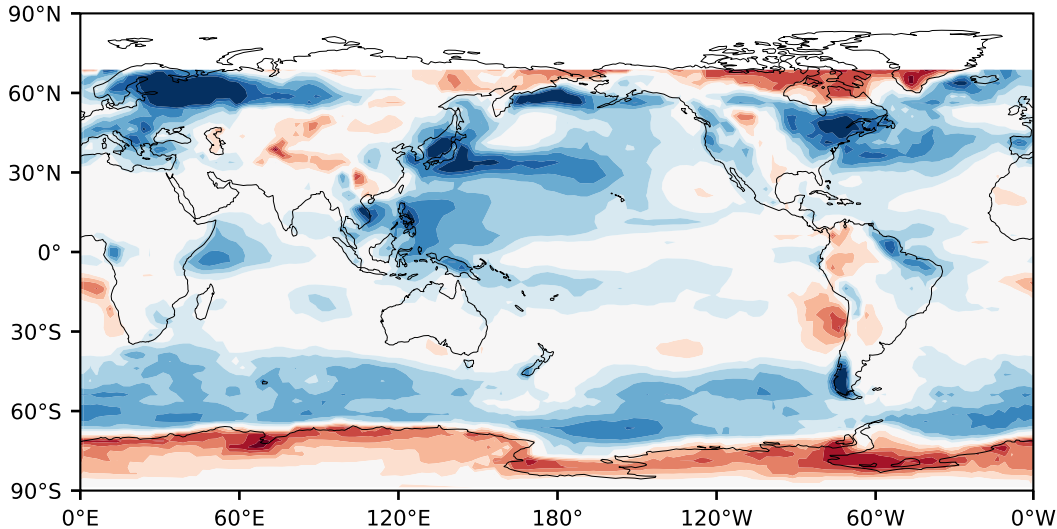

# Model - Observations

Max 48.17  
Mean 5.88  
Min -34.73

RMSE 11.47  
CORR 0.78