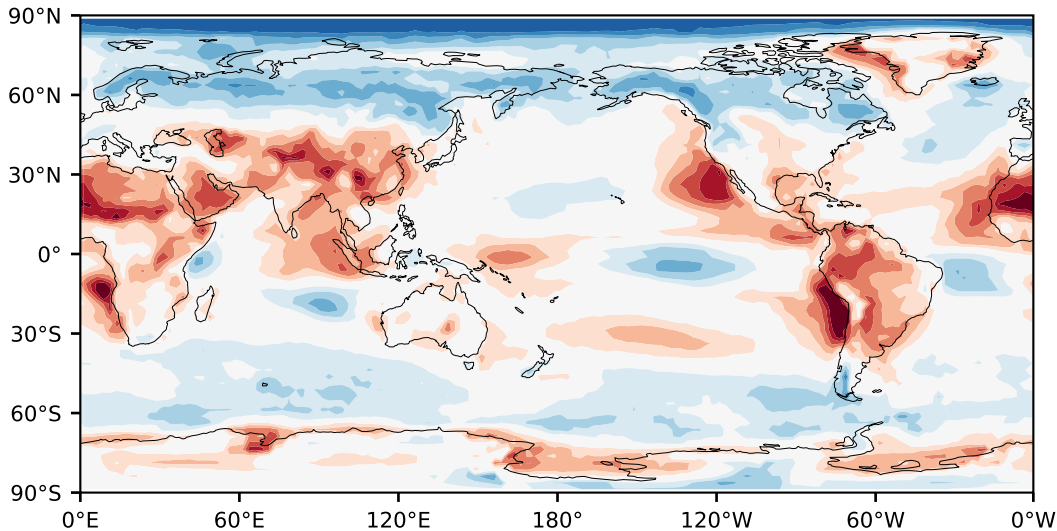

# Model - Observations

Max 29.46  
Mean -2.10  
Min -57.31

RMSE 9.91  
CORR 0.89