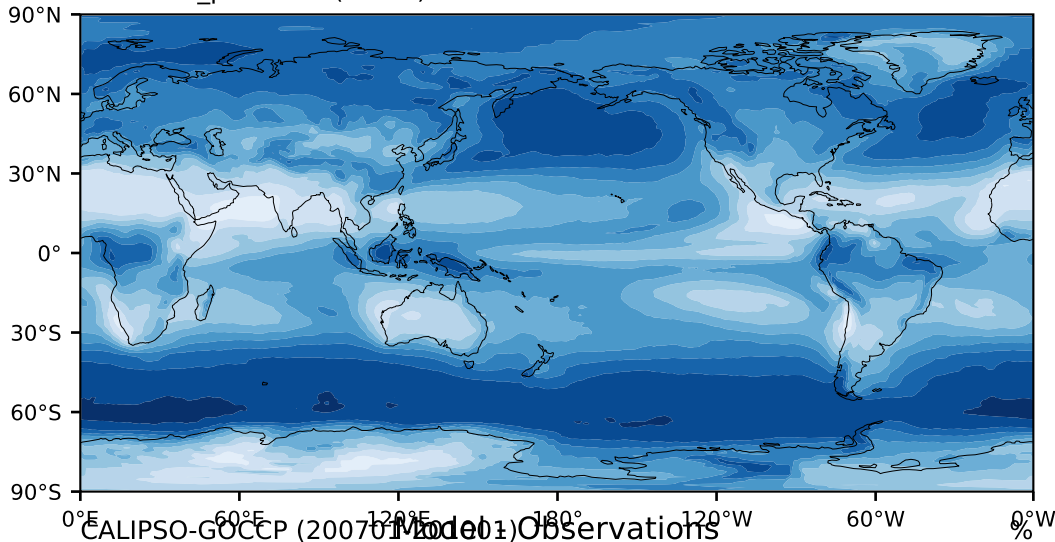

DECKv1b_piControl (61-80)

%

Max 96.38
Mean 59.52
Min 7.72

95.0
85.0
75.0
65.0
55.0
45.0
35.0
25.0
15.0
5.0