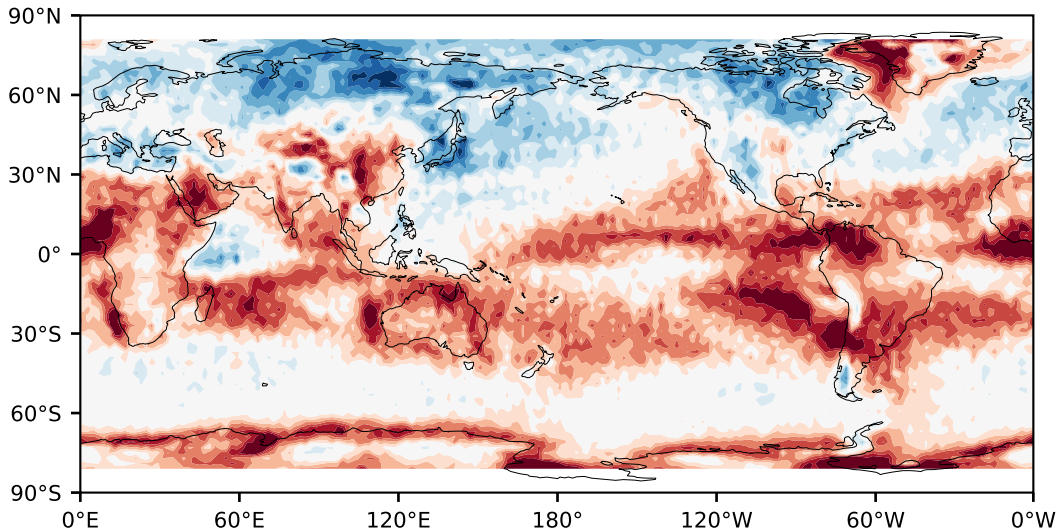

Model - Observations

Max 39.60
Mean -7.42
Min -63.07

RMSE 14.72
CORR 0.79