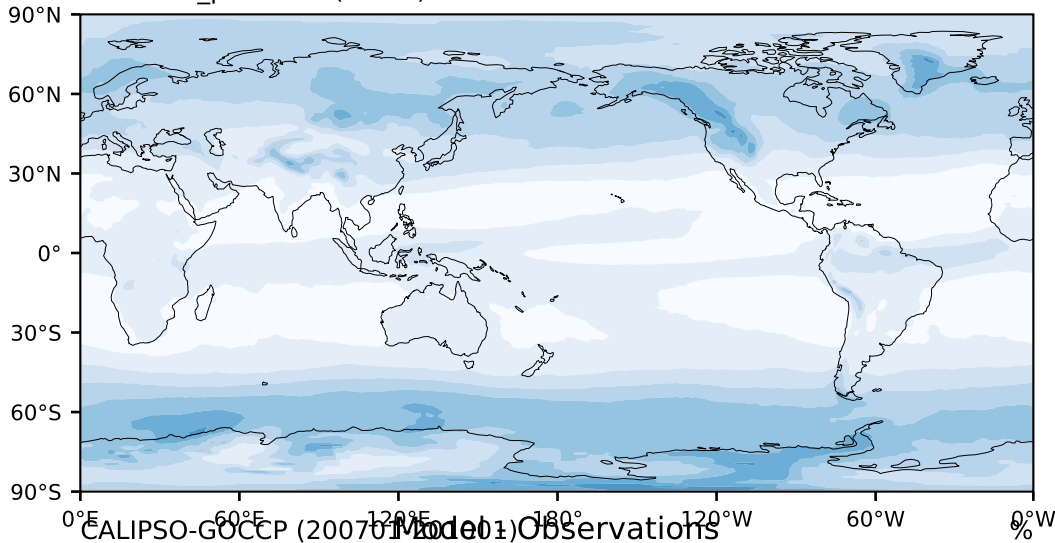

DECKv1b_piControl (61-80)

%

Max 65.61
Mean 14.89
Min 0.06

CALIPSO-GOCCP (2007-10) Model Observations

%