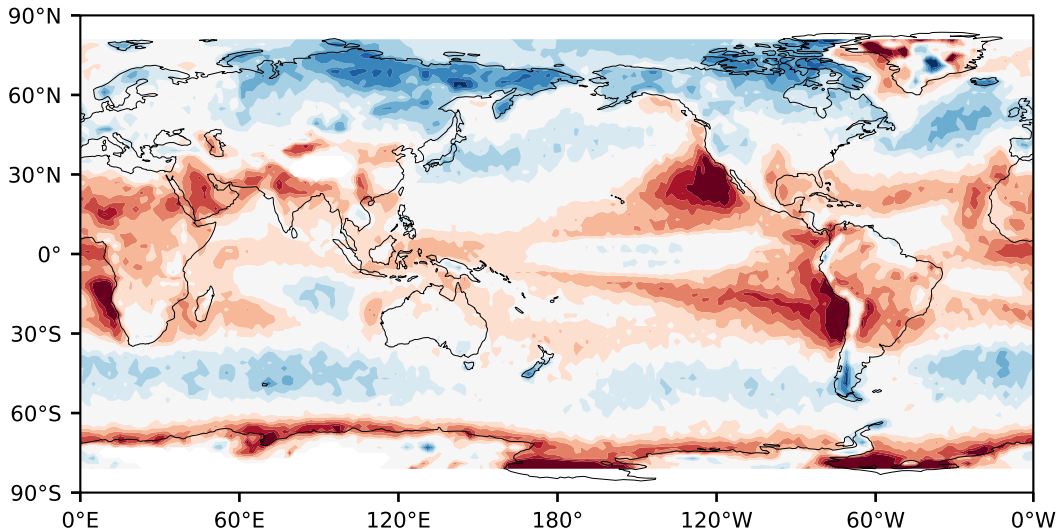

Model - Observations

Max 42.76
Mean -3.63
Min -68.14

RMSE 11.20
CORR 0.87