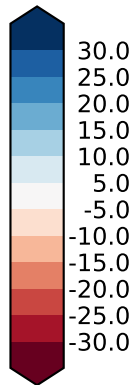

Model - Observations

Max 42.76
Mean -3.63
Min -68.14

RMSE 11.20
CORR 0.87