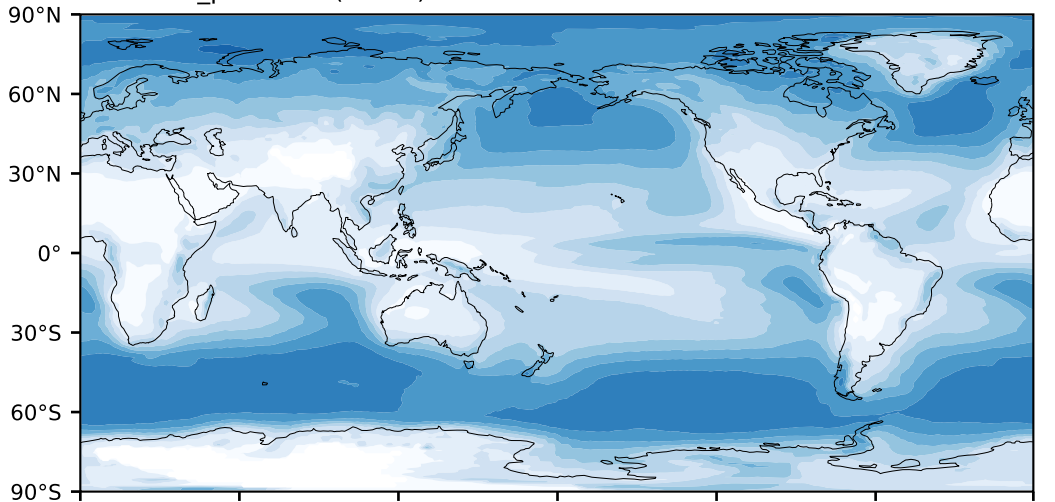

DECKv1b_piControl (61-80)

%

Max 77.24
Mean 34.68
Min 0.00

95.0
85.0
75.0
65.0
55.0
45.0
35.0
25.0
15.0
5.0

CALIPSO-GOCCP (2007-10) Observations