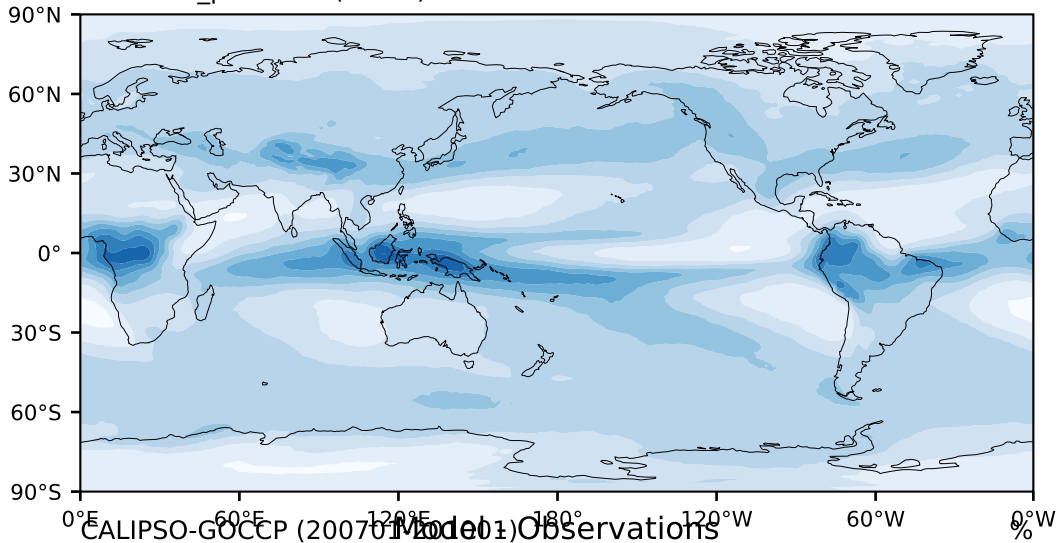

DECKv1b\_piControl (61-80)

%

Max 85.45  
Mean 29.06  
Min 2.39

CALIPSO-GOCCP (2007-10) Model Observations