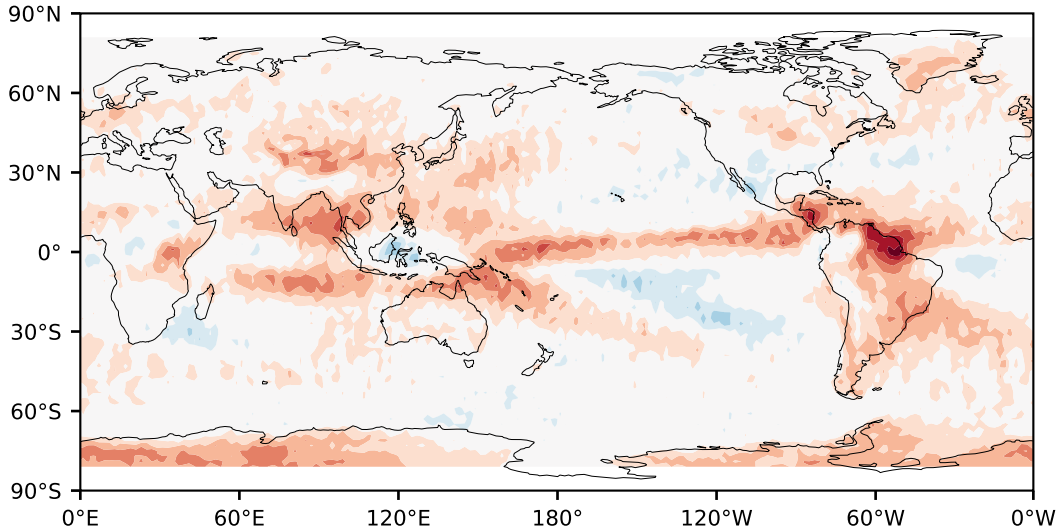

# Model - Observations

Max 14.57  
Mean -3.92  
Min -32.45

RMSE 7.15  
CORR 0.89