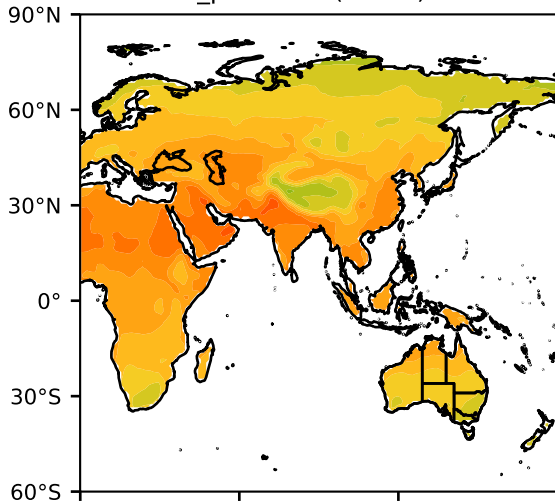

DECKv1b_piControl (61-80)

DegC

Max 36.93
Mean 18.79
Min -11.83

CRU Global Monthly Mean Observations

120°W

60°W
DegC