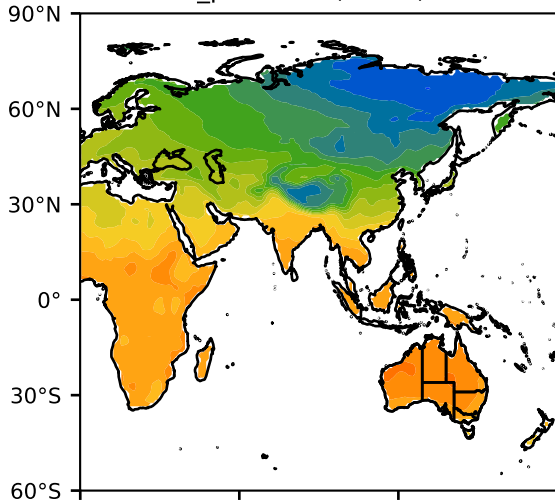

DECKv1b_piControl (61-80)

DegC

Max 31.44
Mean 4.52
Min -41.95

CRU Global Monthly Mean Observations

120°W 60°W
DegC