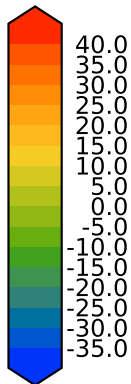

DECKv1b_piControl (61-80)

DegC

Max 31.44
Mean 4.52
Min -41.95

CRU Global Monthly Mean Observations

120°W 60°W
DegC