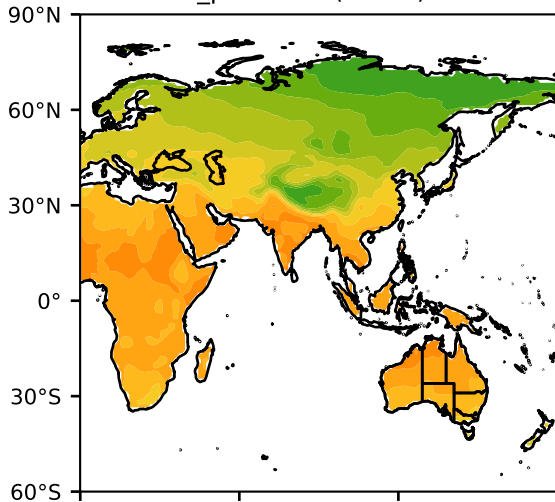

DECKv1b_piControl (61-80)

DegC

Max 29.95
Mean 12.10
Min -28.65

CRU Global Monthly Mean Observations

120°W

60°W
DegC