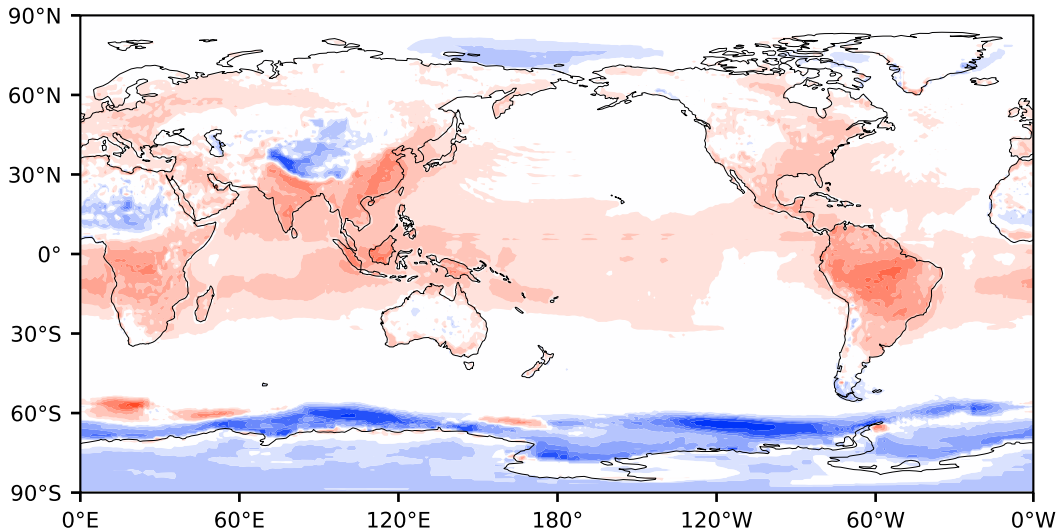

Model - Observations

Max 59.63
Mean 4.12
Min -96.87

RMSE 11.75
CORR 0.99