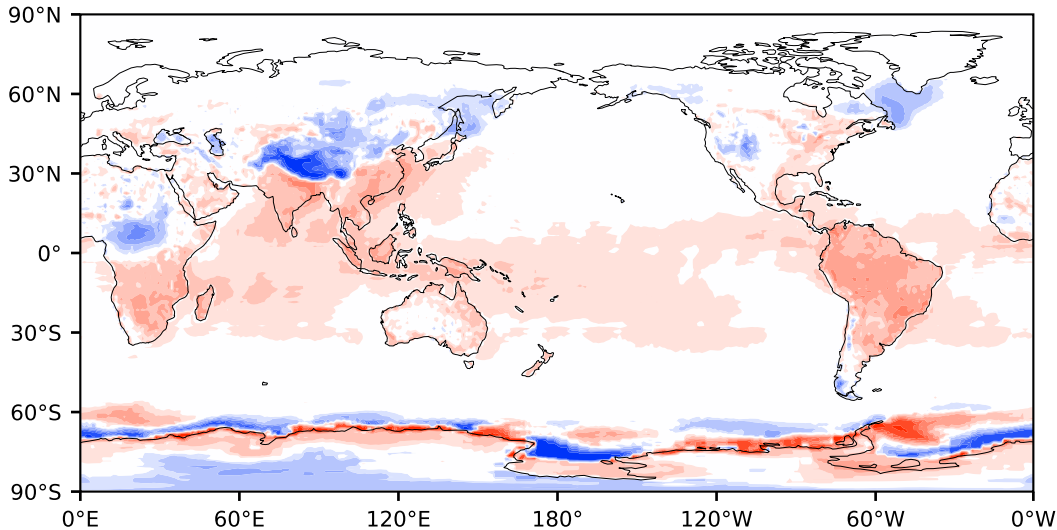

Model - Observations

Max 165.93
Mean 3.74
Min -141.20

RMSE 11.64
CORR 1.00