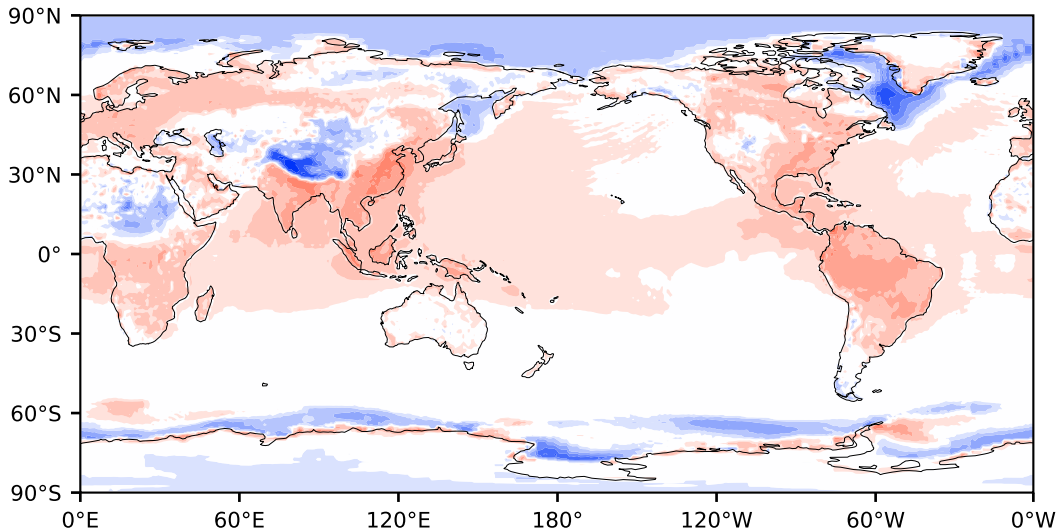

Model - Observations

Max 67.26
Mean 4.25
Min -100.18

RMSE 10.36
CORR 0.99