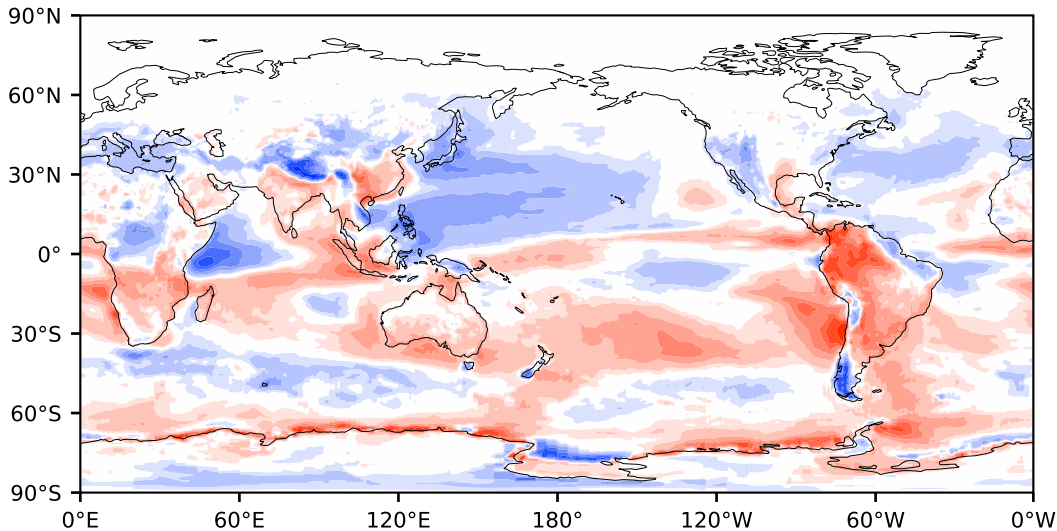

# Model - Observations

Max 119.18  
Mean 2.08  
Min -100.87

RMSE 14.92  
CORR 0.99