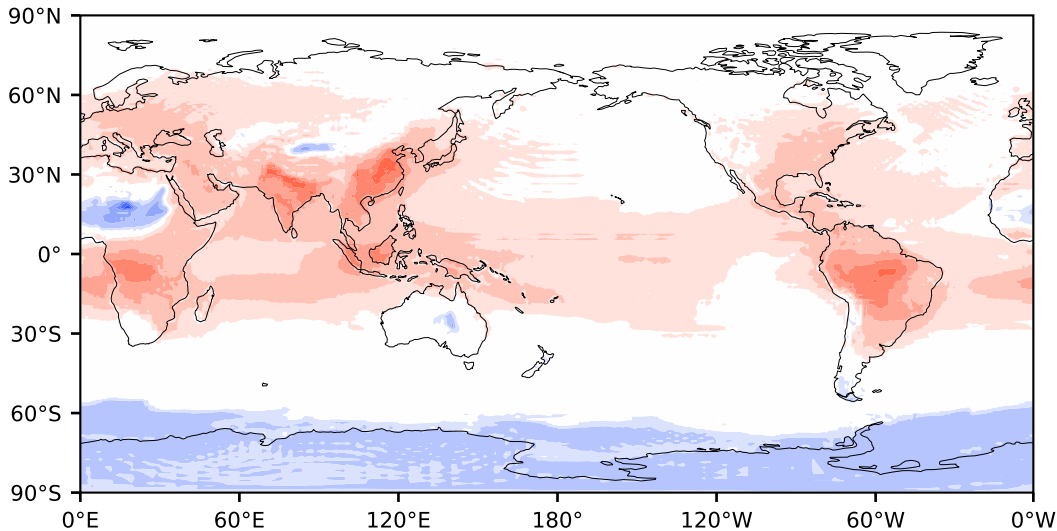

Model - Observations

Max 52.88
Mean 5.51
Min -57.75

RMSE 10.19
CORR 0.99