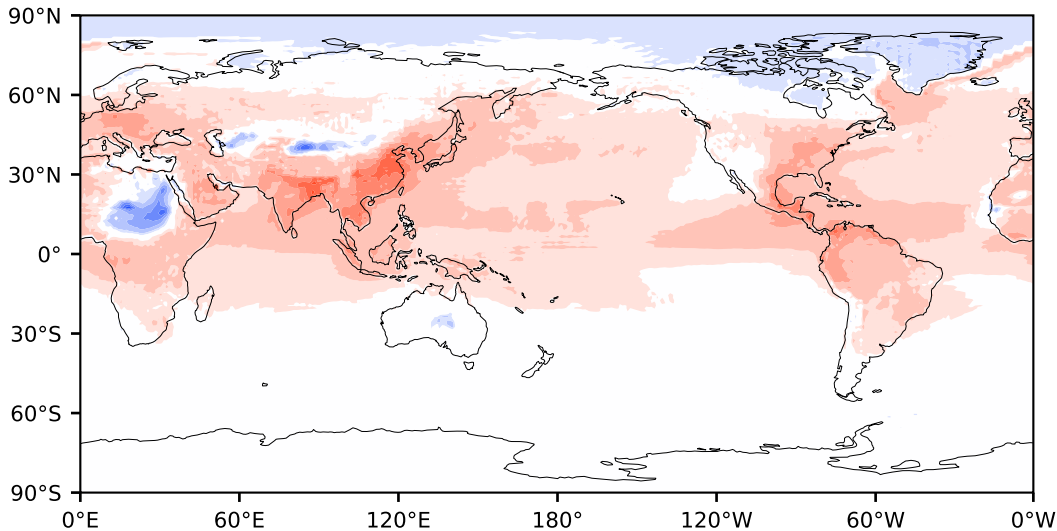

Model - Observations

Max 74.35
Mean 6.21
Min -59.43

RMSE 9.98
CORR 1.00