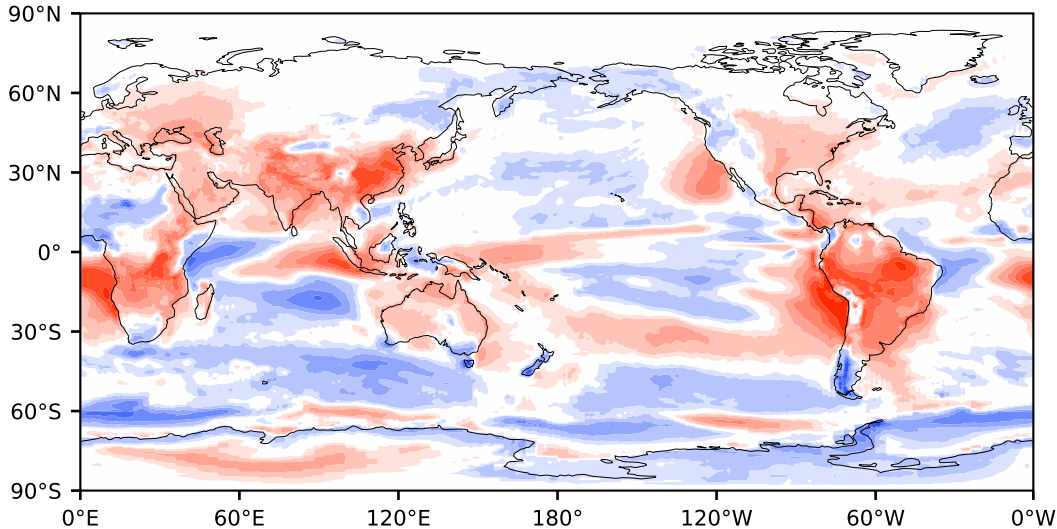

Model - Observations

Max 133.21
Mean 3.15
Min -87.90

RMSE 17.10
CORR 0.97