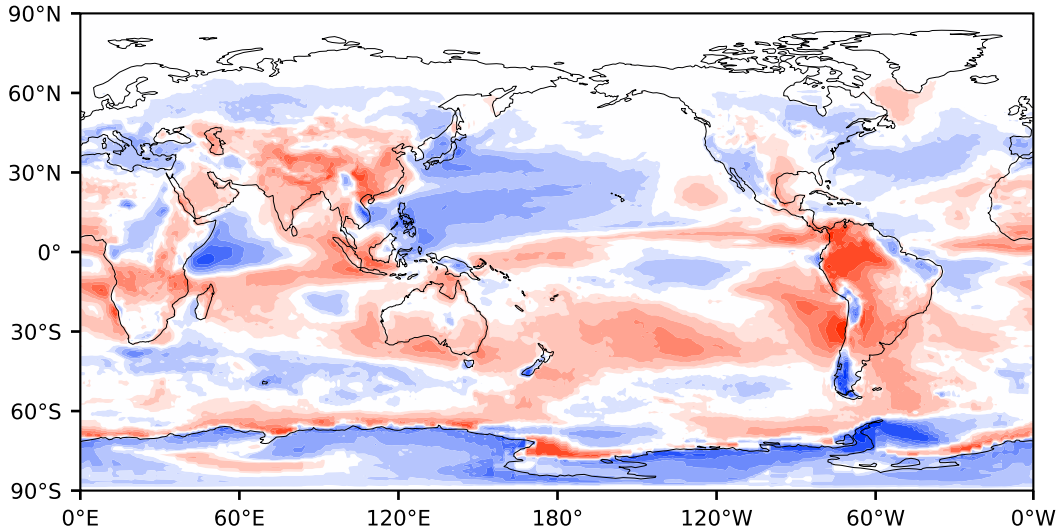

Model - Observations

Max 108.68
Mean 2.23
Min -119.41

RMSE 16.16
CORR 0.99