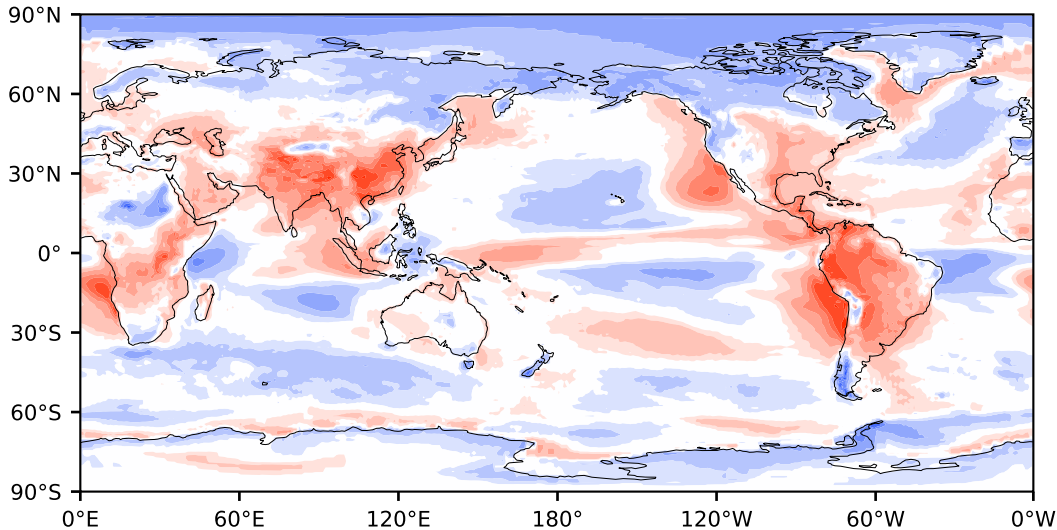

# Model - Observations

Max 101.85  
Mean 2.25  
Min -65.24

RMSE 14.45  
CORR 0.97