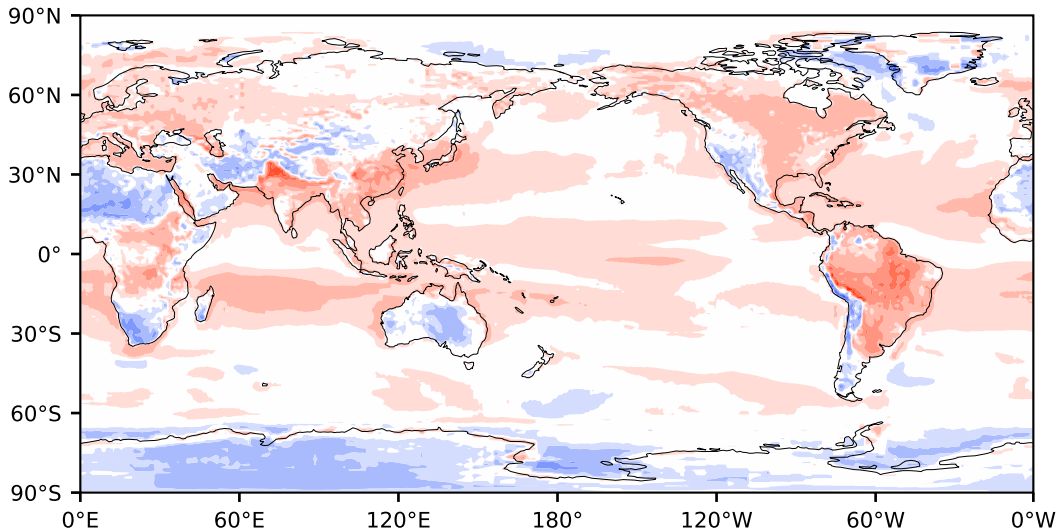

Model - Observations

Max 79.19
Mean 4.24
Min -69.41

RMSE 8.64
CORR 0.91