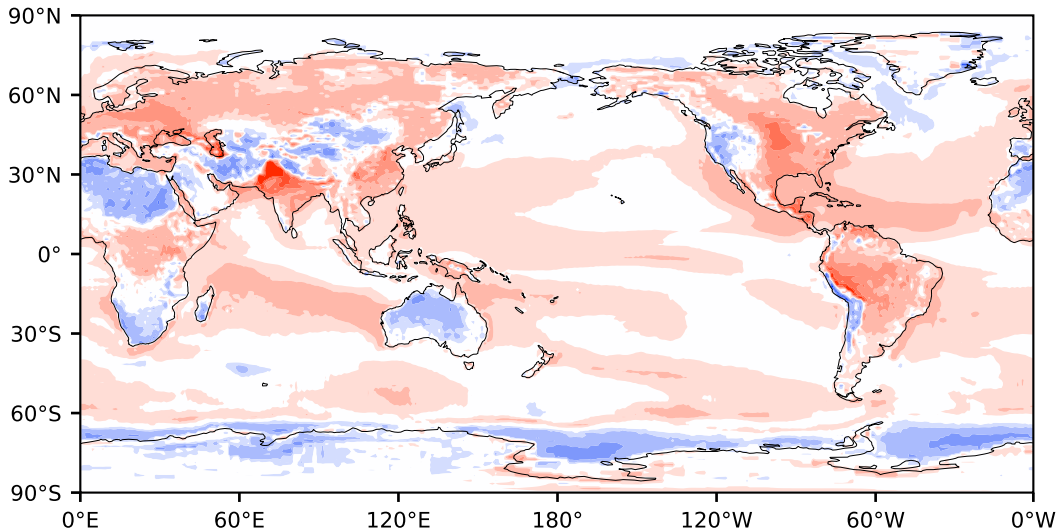

Model - Observations

Max 88.89
Mean 4.81
Min -79.65

RMSE 10.01
CORR 0.91