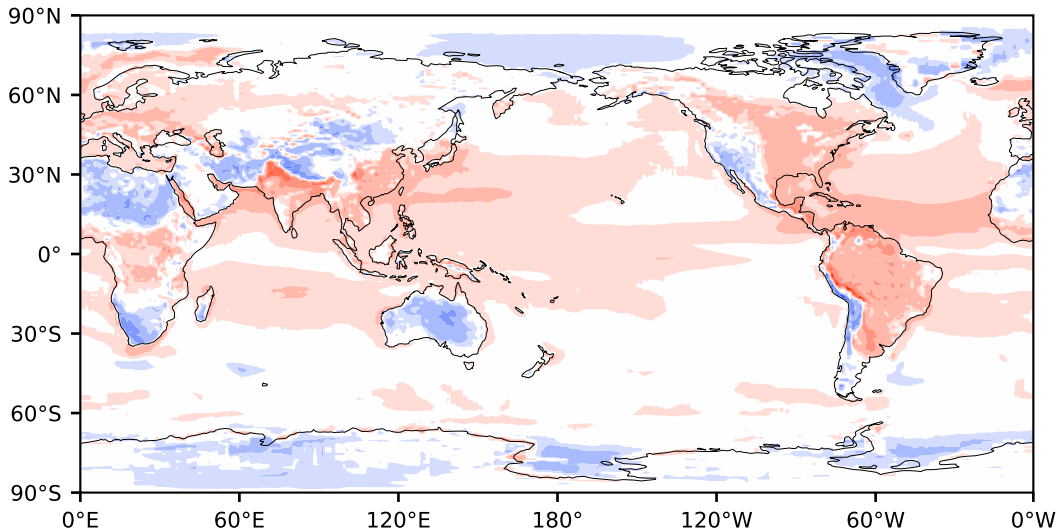

Model - Observations

Max 80.28
Mean 3.79
Min -57.52

RMSE 8.11
CORR 0.92