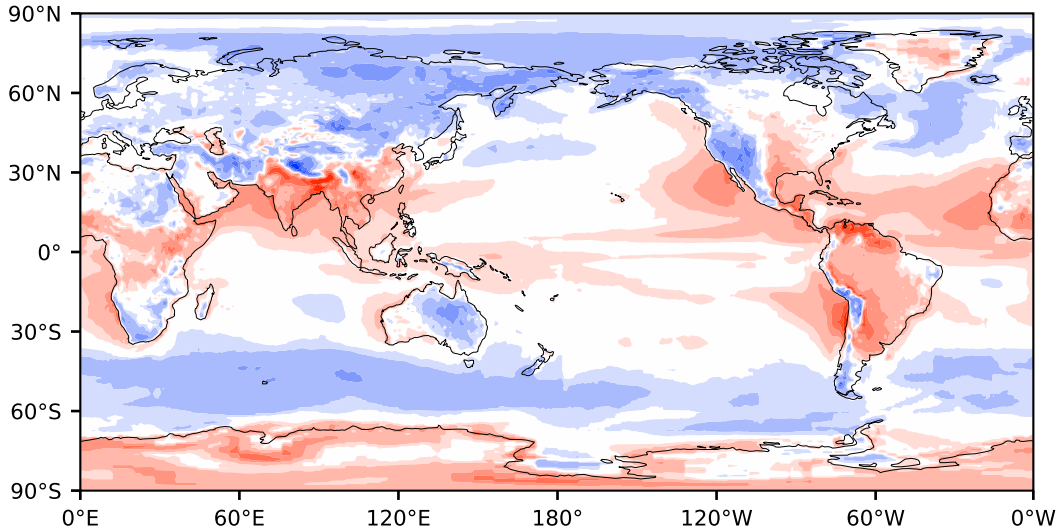

Model - Observations

Max 72.92
Mean 1.42
Min -58.76

RMSE 11.51
CORR 0.84