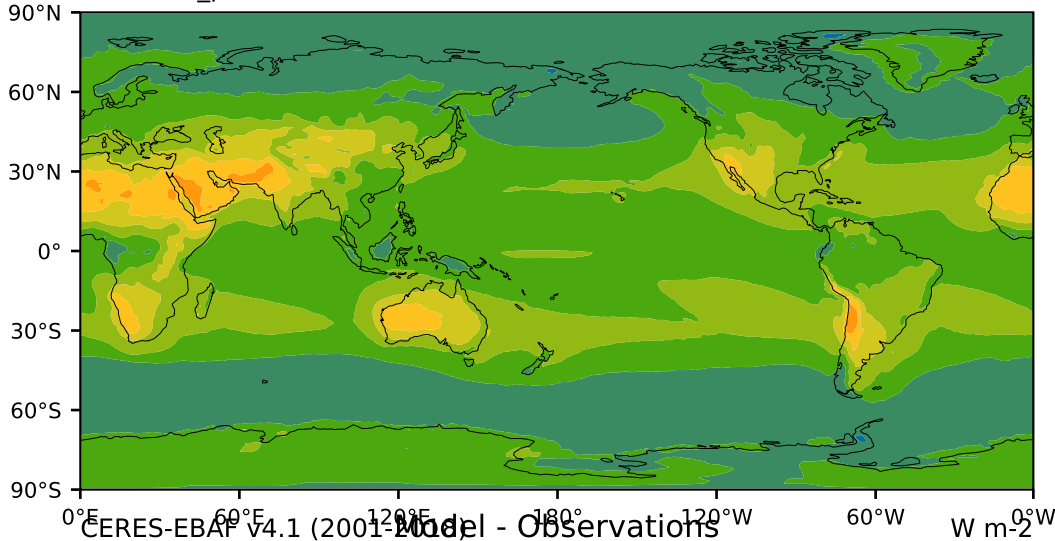

DECKv1b\_piControl (61-80)

W/m<sup>2</sup>

Max 138.85  
Mean 55.53  
Min 17.04

160.0  
140.0  
120.0  
100.0  
80.0  
60.0  
40.0  
20.0  
0.0