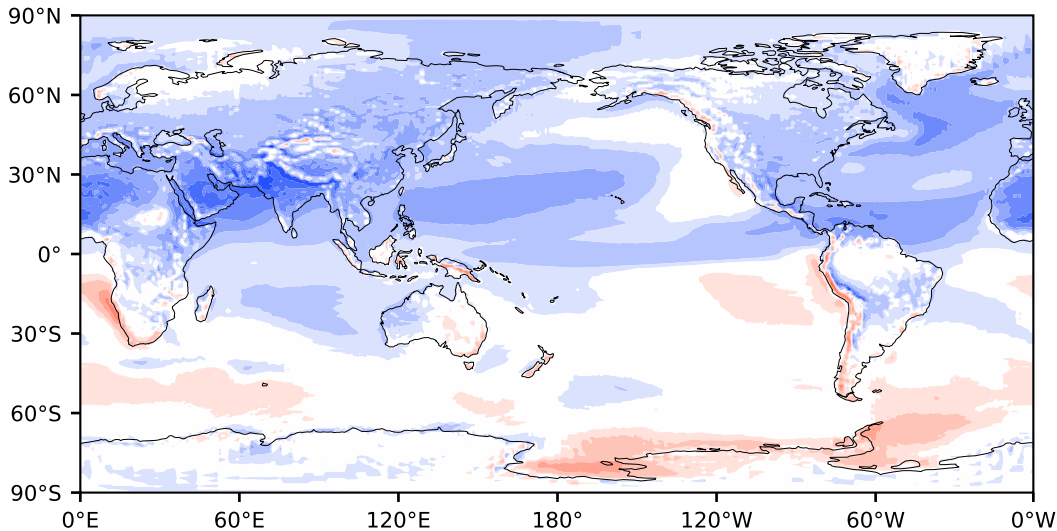

Model - Observations

Max 72.52
Mean -8.32
Min -96.41

RMSE 14.29
CORR 0.99