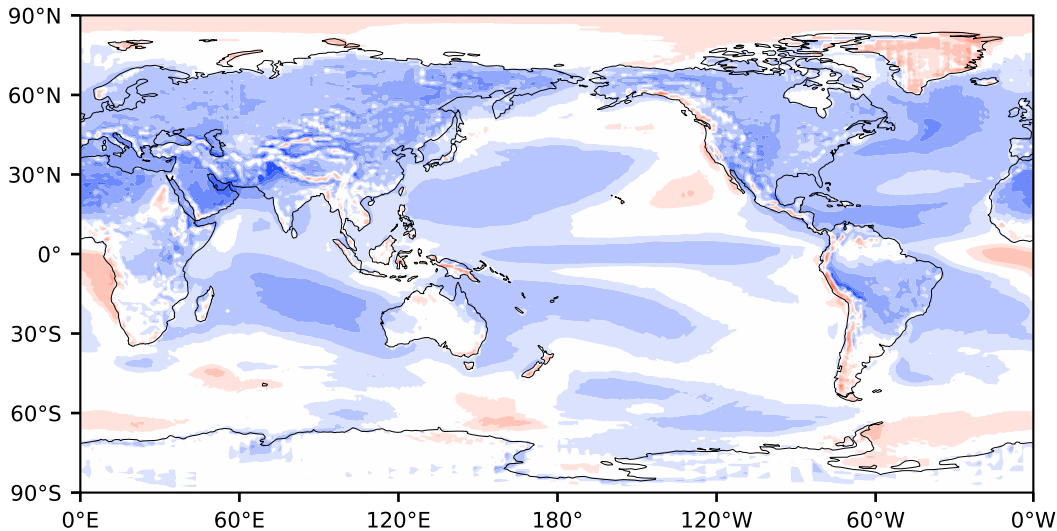

Model - Observations

Max 65.29
Mean -8.78
Min -99.62

RMSE 13.48
CORR 0.99