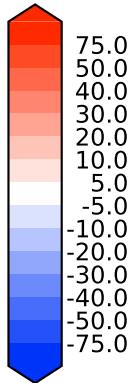

Model - Observations

Max 68.43
Mean -8.24
Min -89.61

RMSE 12.46
CORR 0.99