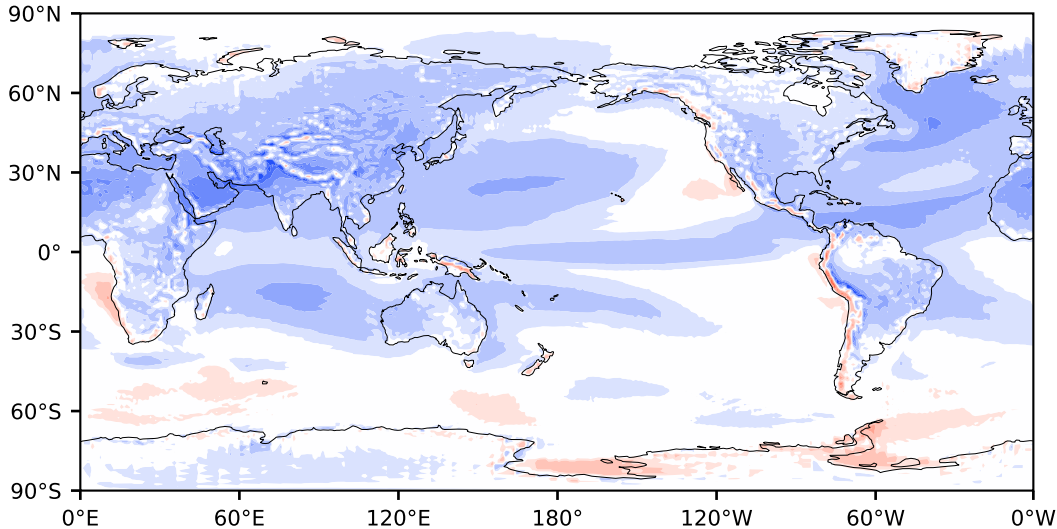

Model - Observations

Max 68.43
Mean -8.24
Min -89.61

RMSE 12.46
CORR 0.99