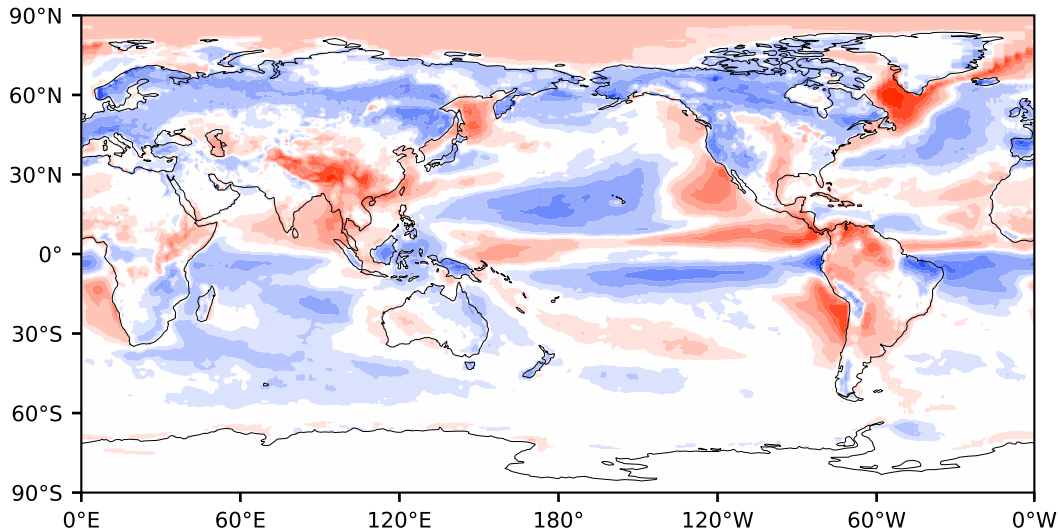

Model - Observations

Max 114.89
Mean -1.25
Min -87.60

RMSE 14.65
CORR 0.83