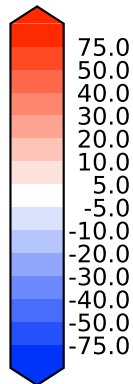

Model - Observations

Max 114.89
Mean -1.25
Min -87.60

RMSE 14.65
CORR 0.83