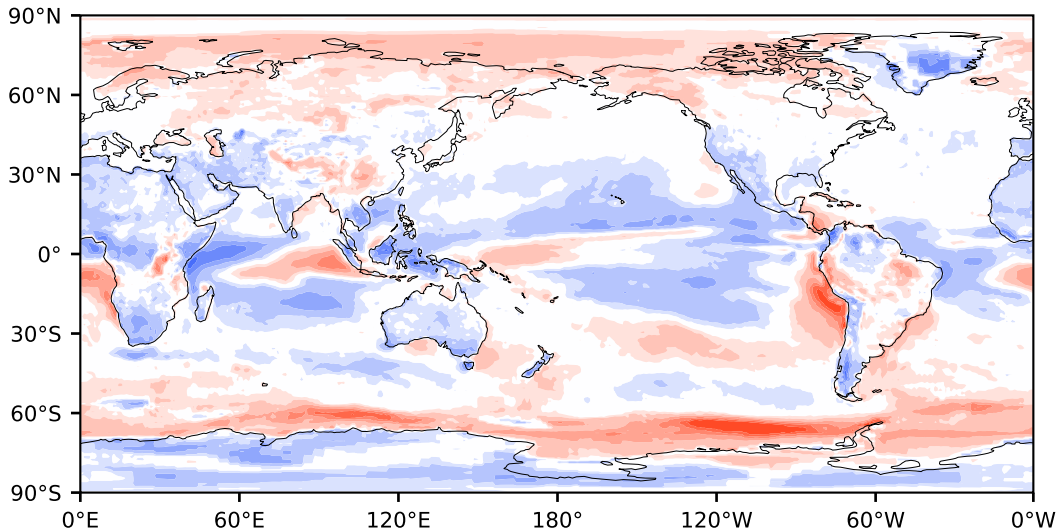

# Model - Observations

Max 70.72  
Mean -1.12  
Min -107.18

RMSE 11.23  
CORR 0.92