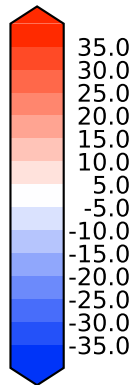

Model - Observations

Max 34.50
Mean -1.21
Min -129.10

RMSE 8.73
CORR 0.90