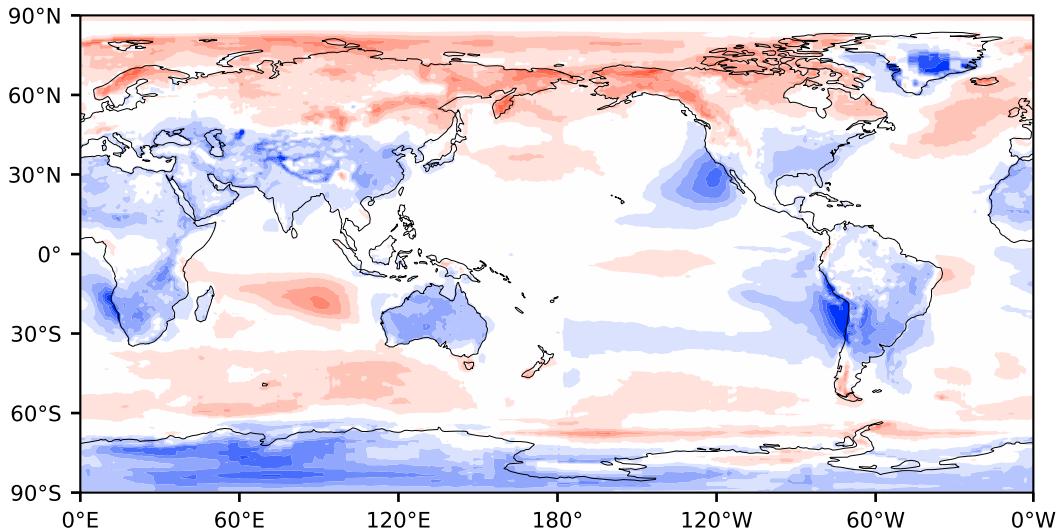

Model - Observations

Max 34.50
Mean -1.21
Min -129.10

RMSE 8.73
CORR 0.90