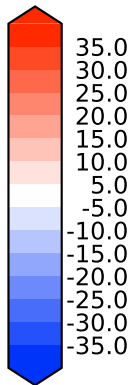

Model - Observations

Max 43.27
Mean -0.80
Min -92.64

RMSE 8.66
CORR 0.89