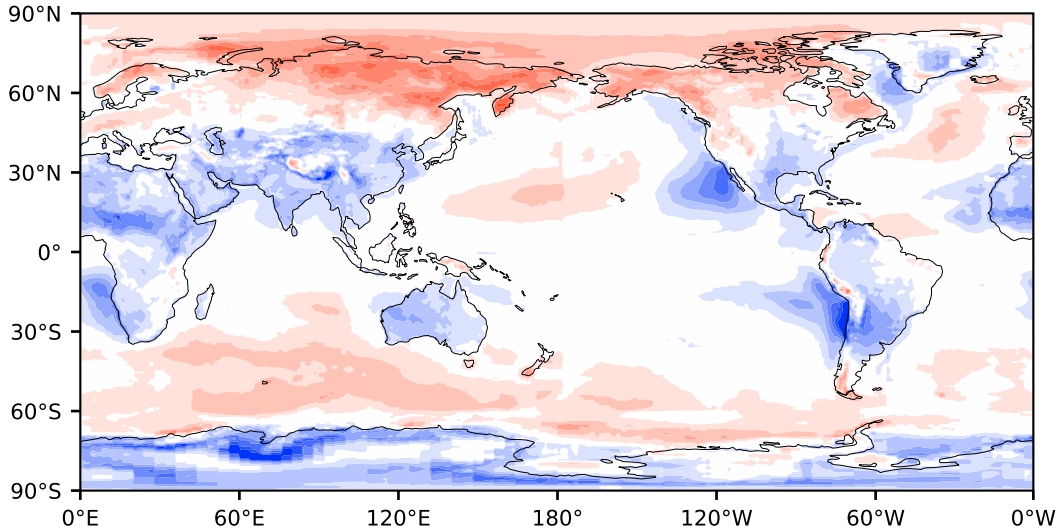

Model - Observations

Max 43.27
Mean -0.80
Min -92.64

RMSE 8.66
CORR 0.89