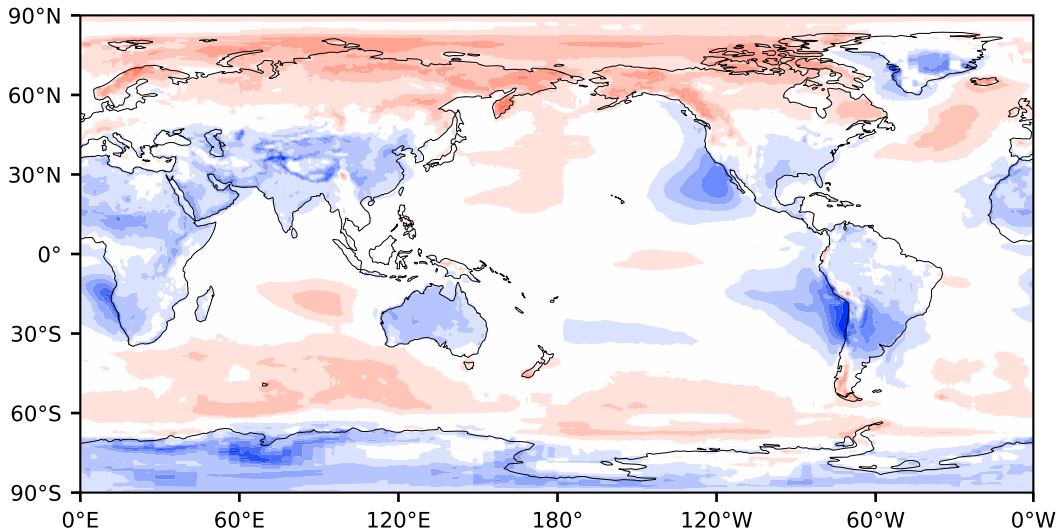

Model - Observations

Max 35.08
Mean -0.89
Min -100.86

RMSE 7.89
CORR 0.90