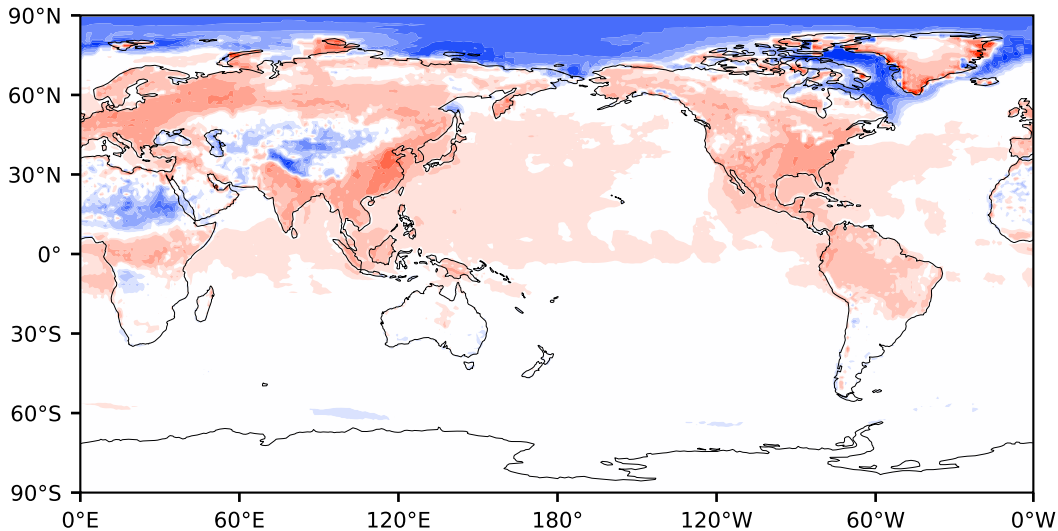

Model - Observations

Max 169.70
Mean 2.61
Min -129.23

RMSE 11.26
CORR 0.99