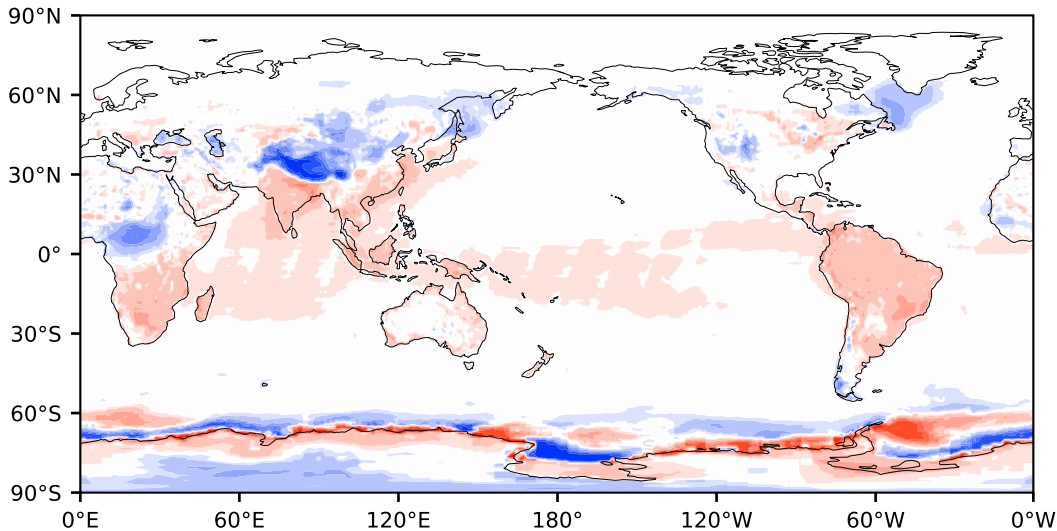

# Model - Observations

Max 162.27  
Mean 1.57  
Min -143.45

RMSE 10.72  
CORR 1.00