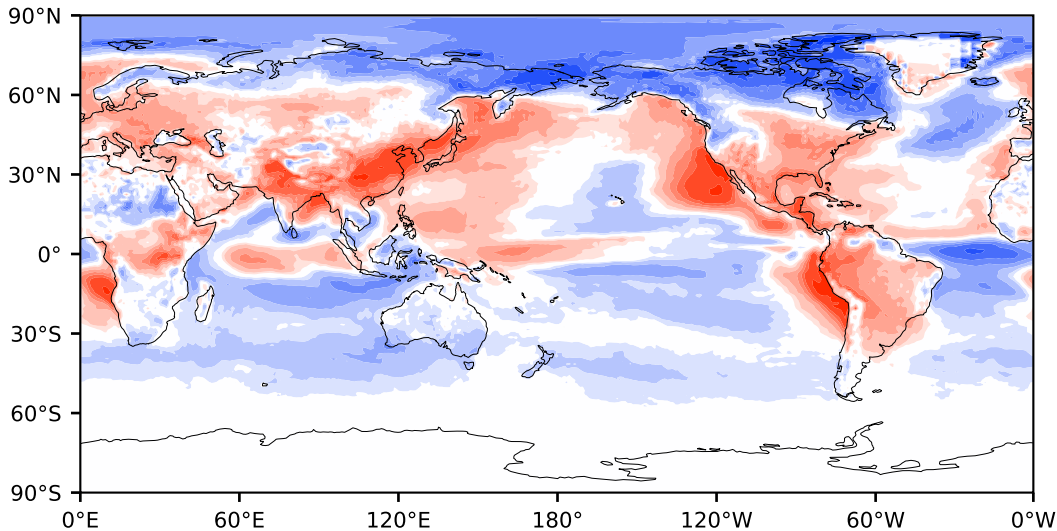

Model - Observations

Max 123.40
Mean 0.68
Min -111.66

RMSE 19.52
CORR 0.97