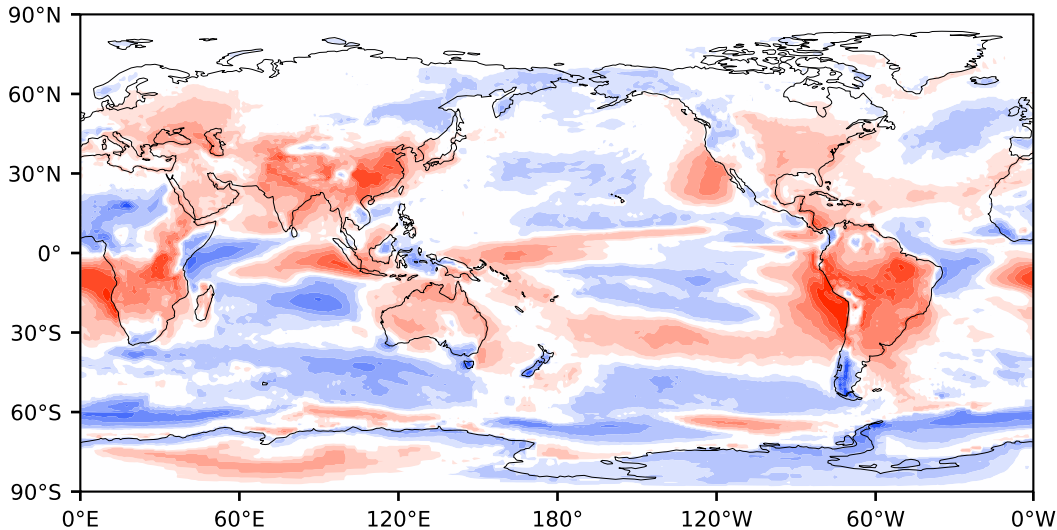

Model - Observations

Max 129.69
Mean 2.76
Min -86.82

RMSE 16.76
CORR 0.97