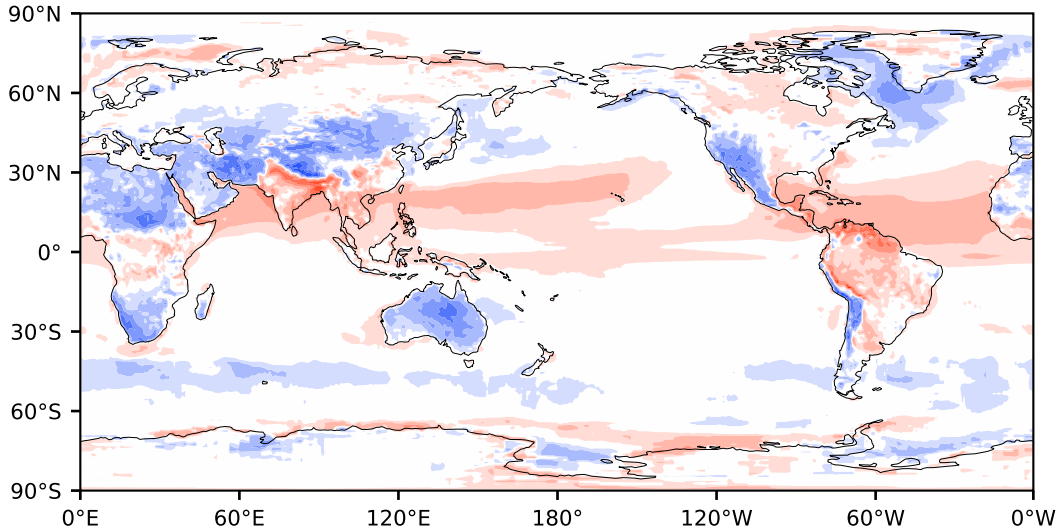

Model - Observations

Max 74.76
Mean 0.72
Min -66.03

RMSE 8.82
CORR 0.91