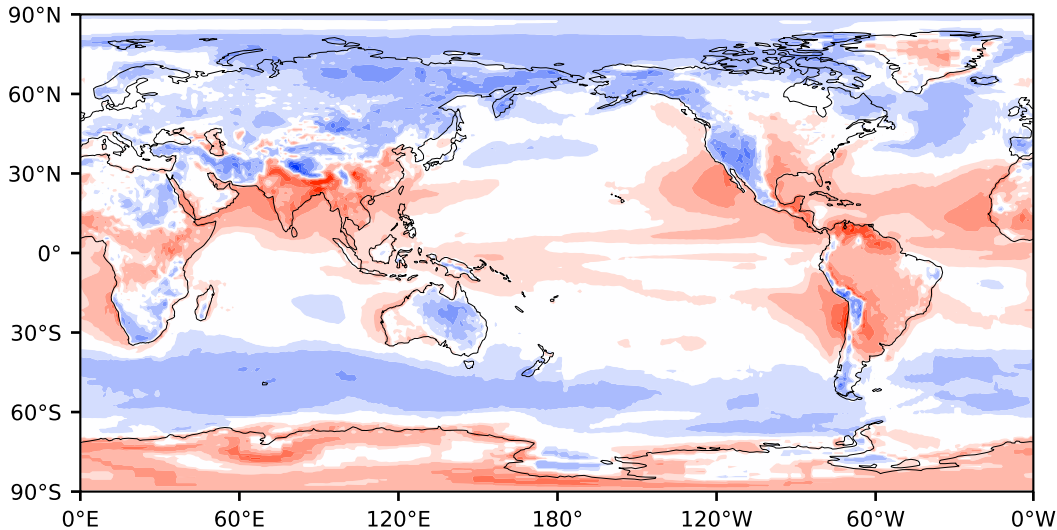

Model - Observations

Max 72.13
Mean 1.52
Min -57.82

RMSE 11.51
CORR 0.83