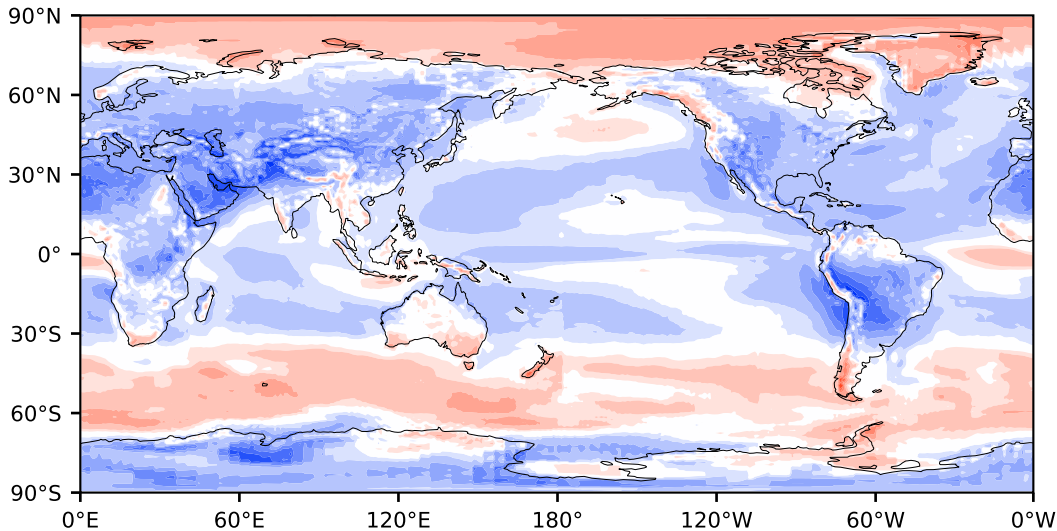

Model - Observations

Max 63.67
Mean -6.79
Min -113.05

RMSE 15.57
CORR 0.98