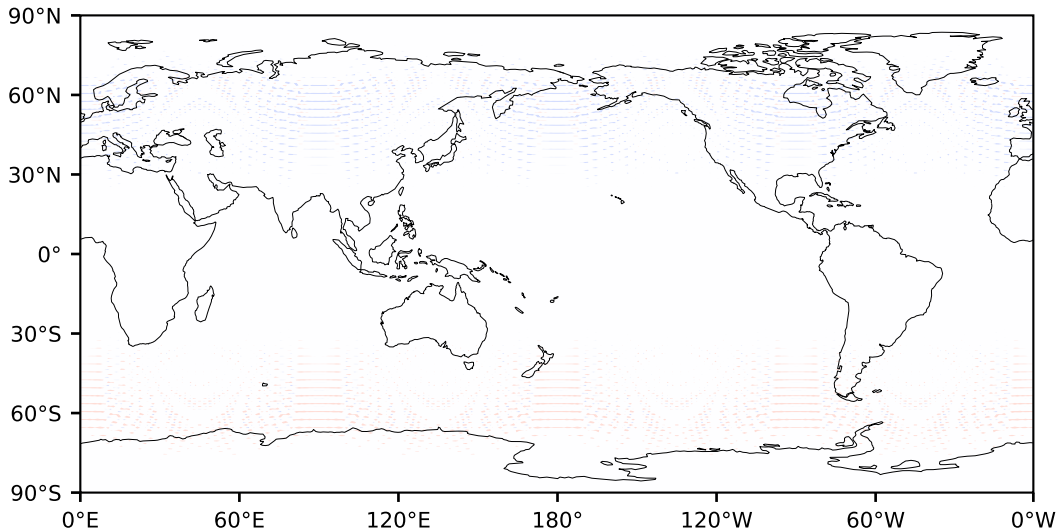

Model - Observations

Max 1.21
Mean -0.06
Min -1.30

RMSE 0.32
CORR 1.00