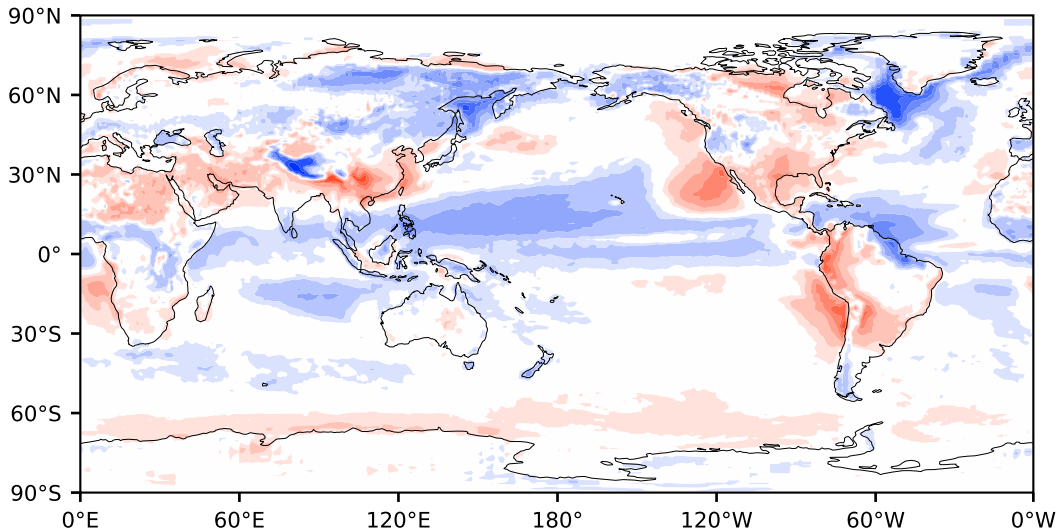

Model - Observations

Max 77.56
Mean -1.63
Min -94.75

RMSE 10.79
CORR 0.99