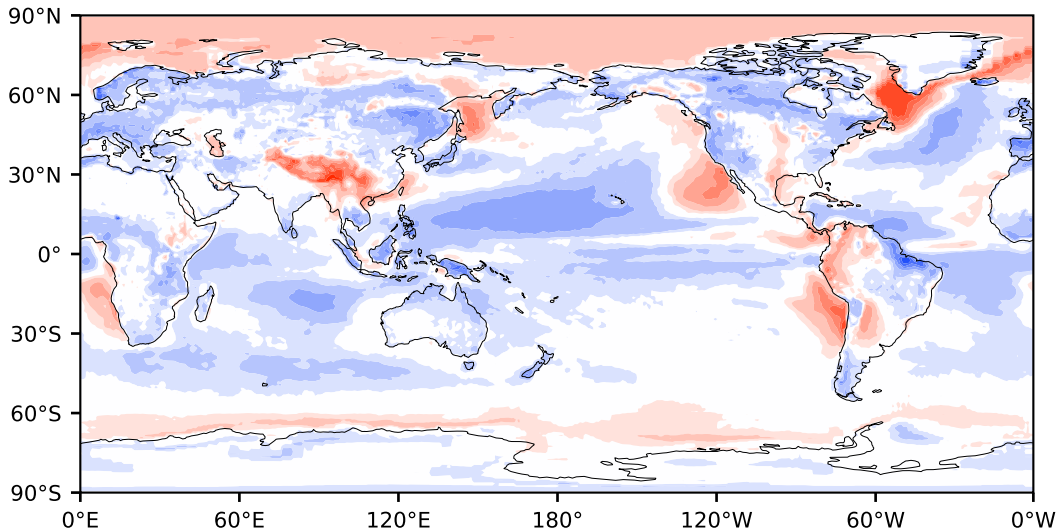

Model - Observations

Max 98.69
Mean -3.78
Min -80.85

RMSE 11.45
CORR 0.80