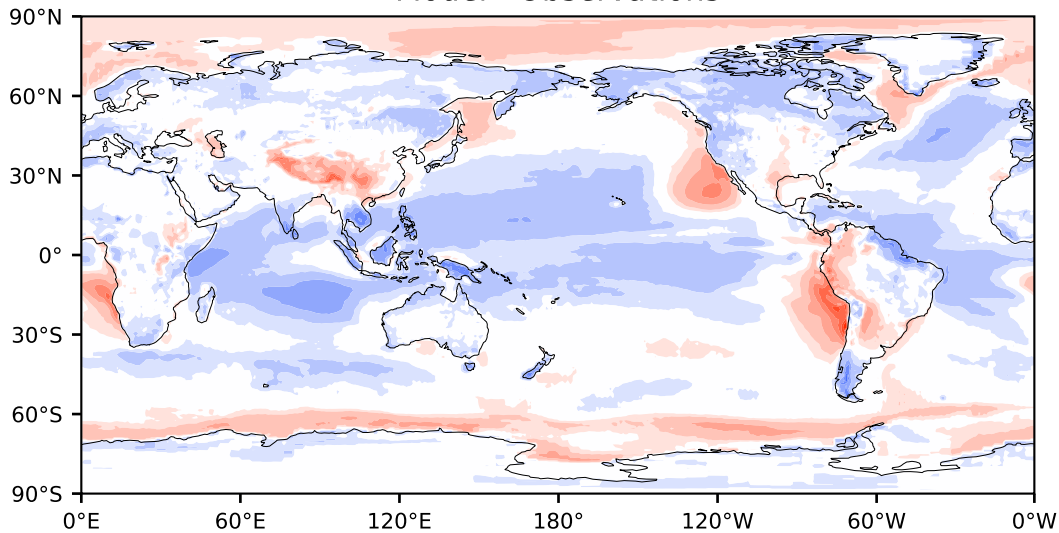

Model - Observations

Max 72.38
Mean -3.30
Min -61.07

RMSE 10.06
CORR 0.79