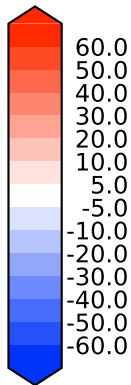

Model - Observations

Max 72.38
Mean -3.30
Min -61.07

RMSE 10.06
CORR 0.79