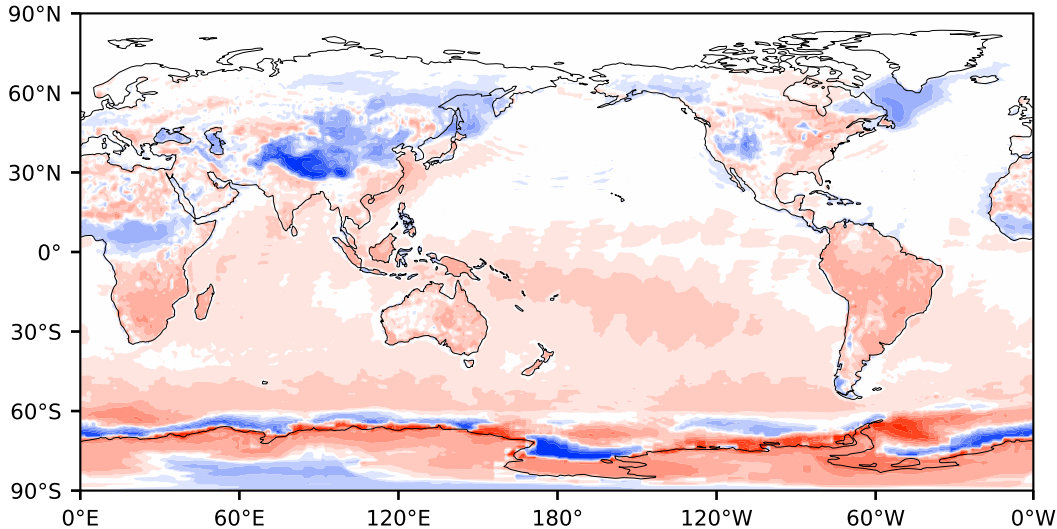

# Model - Observations

Max 177.68  
Mean 2.38  
Min -127.46

RMSE 10.27  
CORR 1.00