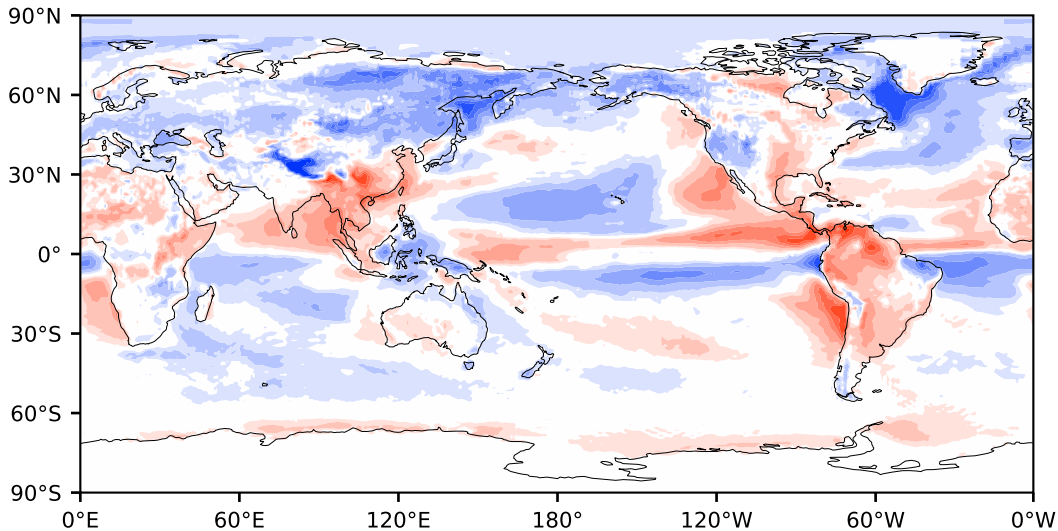

Model - Observations

Max 89.19
Mean -0.87
Min -123.03

RMSE 13.81
CORR 0.99