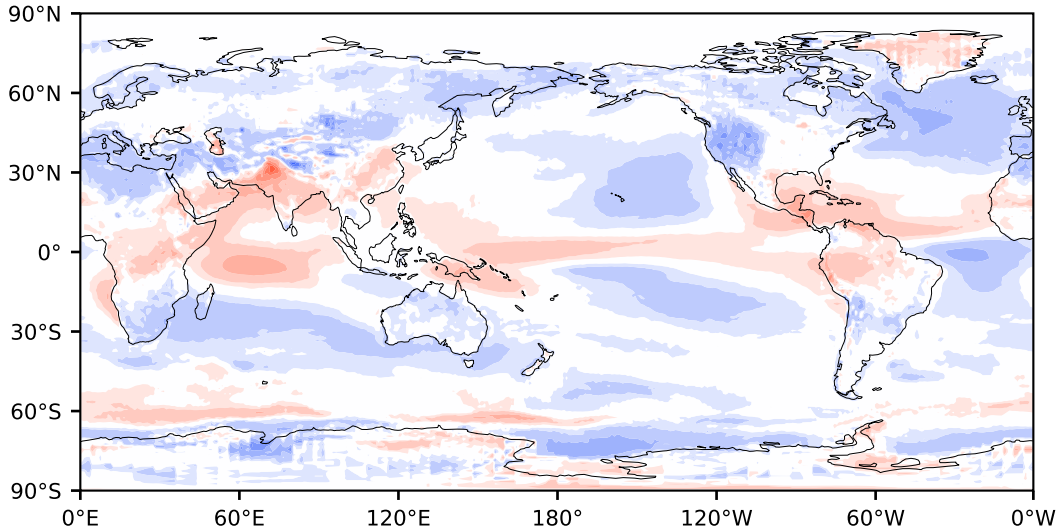

Model - Observations

Max 27.89
Mean -0.98
Min -37.14

RMSE 4.49
CORR 0.99