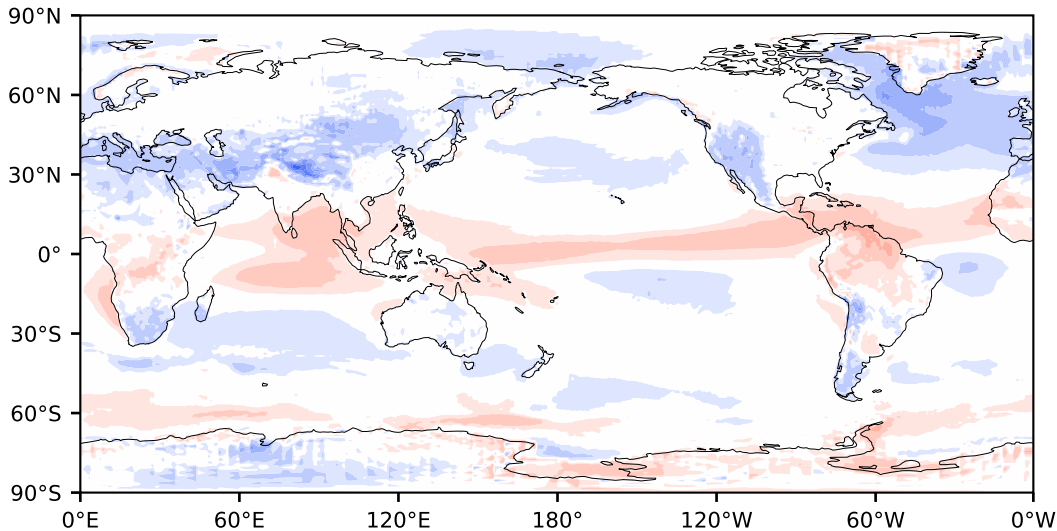

Model - Observations

Max 15.26
Mean -0.35
Min -38.48

RMSE 3.64
CORR 0.99