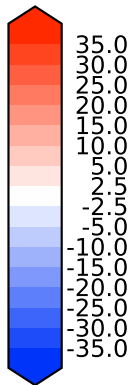

Model - Observations

Max 15.26
Mean -0.35
Min -38.48

RMSE 3.64
CORR 0.99