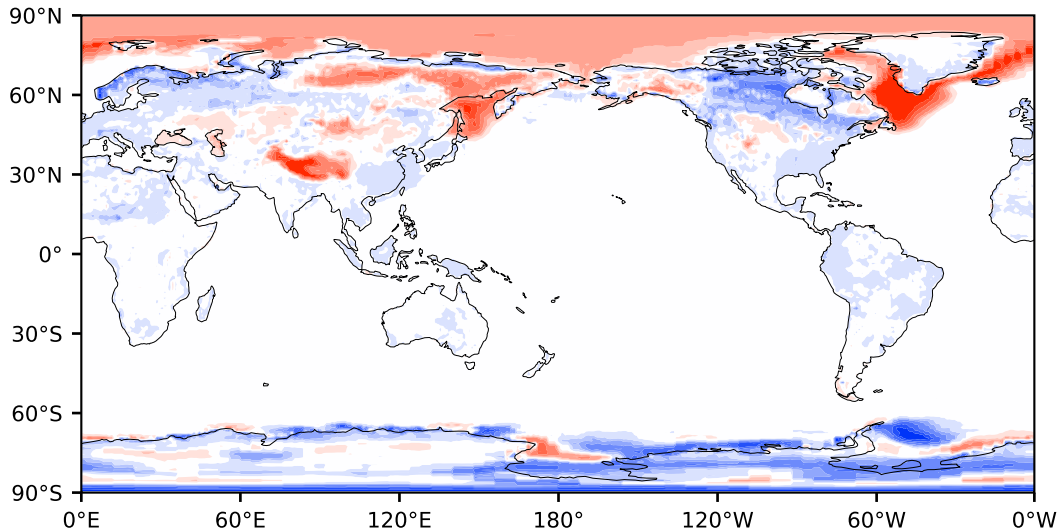

Model - Observations

Max 0.46
Mean -0.00
Min -0.32

RMSE 0.04
CORR 0.96